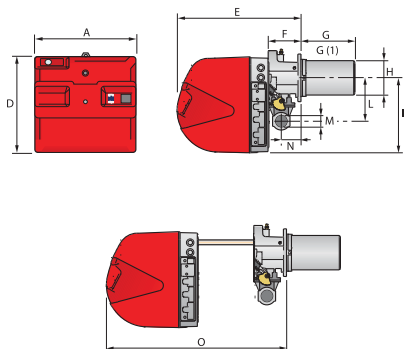

BRENNER

RS 34 MZ - 44 MZ