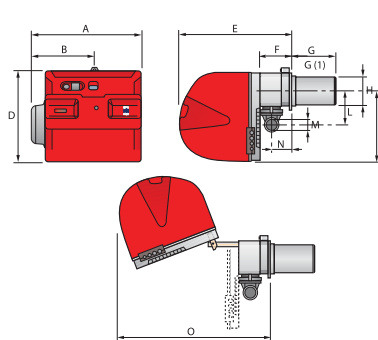

BRENNER

RS 64 MZ

MODELL	A	D	E	F	G - G(1)	H	I	L	M	N	O	S
▶ RS 34 MZ	442	422	508	138	216 - 351	140	305	177	1 1/2"	84	780	-
▶ RS 44 MZ	442	422	508	138	216 - 351	152	305	177	1 1/2"	84	780	-

MODELL	A	B	C	D	E	F	G - G(1)	H	I	L	M	N	O - O(1)
▶ RS 64 MZ	533	300	-	490	640	222	250 - 385	179	352	221	2"	134	810 - -
▶ RS 70	511	296	215	555	840	214	250 - 385	179	430	221	2"	134	1161 - 1296
▶ RS 100	527	312	215	555	840	214	250 - 385	179	430	221	2"	134	1161 - 1296
▶ RS 130	553	338	215	555	840	214	280 - 415	189	430	221	2"	134	1161 - 1296
▶ RS 190	681	366	315	555	872	246	372 - 530	222	430	221	2"	150	1328 - -

BRENNERFLENS FOR MONTERING PÅ KJELE

MODEL	D1	D2	Ø
▶ RS 34 MZ	160	224	M8
▶ RS 44 MZ	160	224	M8
▶ RS 64 MZ	185	275-325	M12
▶ RS 70	185	275-325	M12
▶ RS 100	185	275-325	M12
▶ RS 130	195	275-325	M12
▶ RS 190	230	325-368	M16

Produkt:	Varenr:	Kode:	Pris:
Riello RS 28	378 3220		
Riello RS 34 MZ	378 9010		
Riello RS 38	378 4502		
Riello RS 44 MZ	378 9140		
Riello RS 64 MZ	378 9310		
Riello RS 70	378 5102		
Riello RS 100	378 5302		
Riello RS 130	378 5502		
Riello RS 190	378 5813		

NB! Pris er inklusiv gassrampe og eksklusiv LPG-kit.